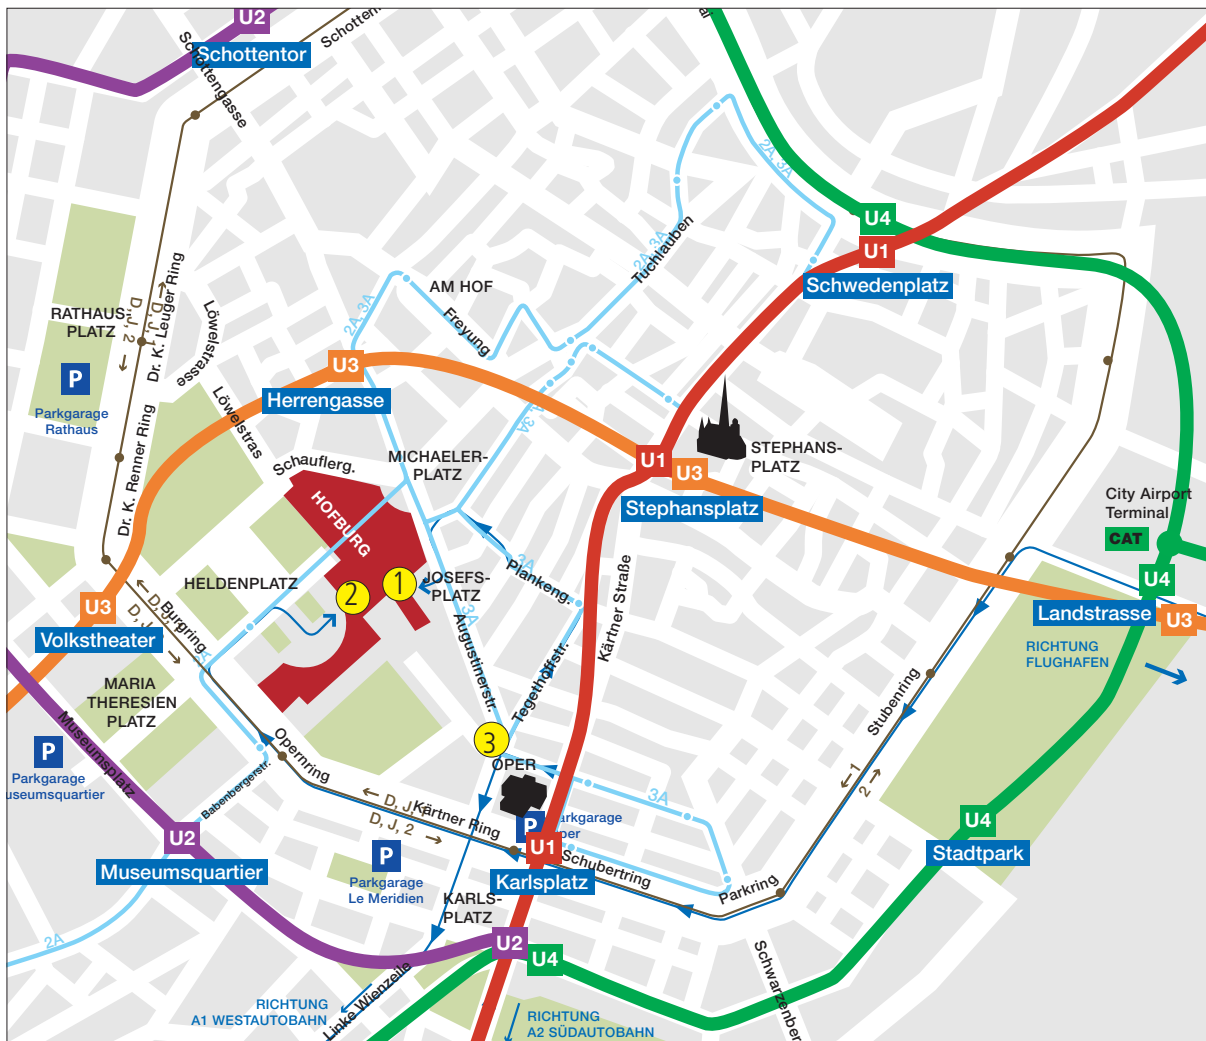

## HOFBURG LOCATION MAP

For IIASA's Conference, please enter the Hofburg (Redoutensäle) from Josefsplatz (see 1 on map). Registration is open from 14:00-19:00 on Tuesday 23 October and daily during the conference from 07:45 until 18:00 on 24th to 26th October. The peak registration time is expected between 08:00 and 09:00 on Wednesday 24th October. If possible, please avoid registering during this time.

For IIASA's Pre-conference Gala Dinner, please enter the Hofburg (Festsaal) from Heldenplatz (see 2 on map). Please bring the invitation and conference badge or other suitable identification to gain admittance.

No parking is available at the Hofburg.

- Tramway
- Underground
- Bus
- by car

You can reach us via public transportation:

Underground: U1, U3  
 Tramway: D, J, 1, 2  
 Bus: 2A, 3A

Address: Hofburg Redoutensäle, Josefsplatz, Vienna  
 Tel: +43 (0) 1 536 44 245